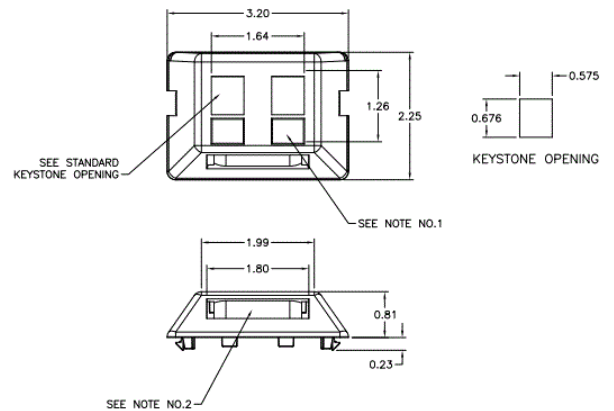

Specifications

Plate Material	High-impact thermoplastic (UL 94V-0)
Compatibility	Fits industry standard ANSI/TIA/EIA furniture outlet openings